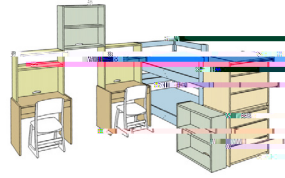

MFS | MFS Renew

Room Solutions

- Built-in flexibility. Modular components stack and can be rearranged to create unique room configurations.
- Simple. Designed to be simple to rearrange so it can be done quickly, easily and safely - without tools.
- Versatile. Beds can be placed on the floor, bunked or stacked on furniture to create trundled or lofted layouts.
- Solid construction. Designed to be climbed on, rearranged and stand up to student use year after year.
- Furniture components are 1" hardwood veneer plywood with 3/4" back panel using glue and dowel construction with reinforced cleats for long-lasting durability.
- Dovetail drawer box construction with removable drawer front, waterproof vinyl bottom and open to 3/4 of their depth.
- Laminate worksurface with 3mm edge band.
-

MFS Configurations

Modular furniture can be arranged just about any way you want it with 50+ different configurations. It is simple to rearrange without tools or staff help, making it the right choice for everyone.

configuration key

- Bed
- Bookcase
- Chest
- Desk
- Organizer
- Wardrobe

Double, bunked

Double, bunked

Double, trundled

Double, trundled

Double, on the floor

Double, trundled