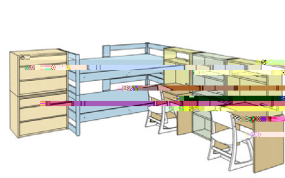

MFS Configurations

Modular furniture can be arranged just about any way you want it with 50+ different configurations. It is simple to rearrange without tools or staff help, making it the right choice for everyone.

configuration key

- Bed
- Bookcase
- Chest
- Desk
- Organizer
- Wardrobe

Double, bunked